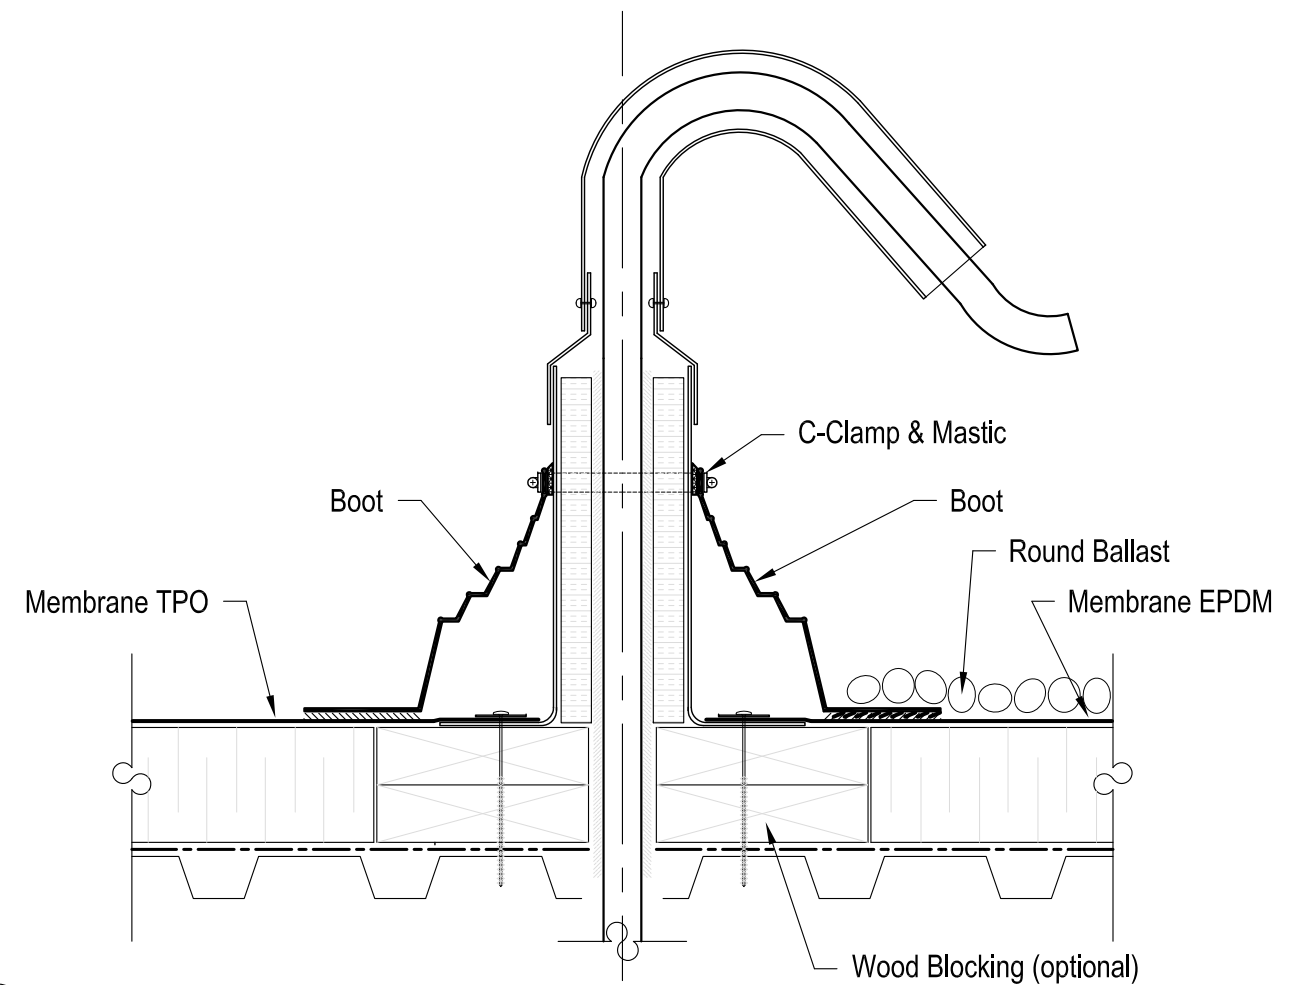

5A ELECTRICAL COBRA HEAD DETAIL
SCALE: 1:5

6A ELECTRICAL GOOSENECK DETAIL
SCALE: 1:5

7A TALL-CONE FLASHING
SCALE: 1:5

5B ELECTRICAL COBRA HEAD DETAIL
SCALE: 1:5

6B ELECTRICAL GOOSENECK DETAIL
SCALE: 1:5

7B TALL-CONE FLASHING (DIAMETER > 6")
SCALE: 1:5