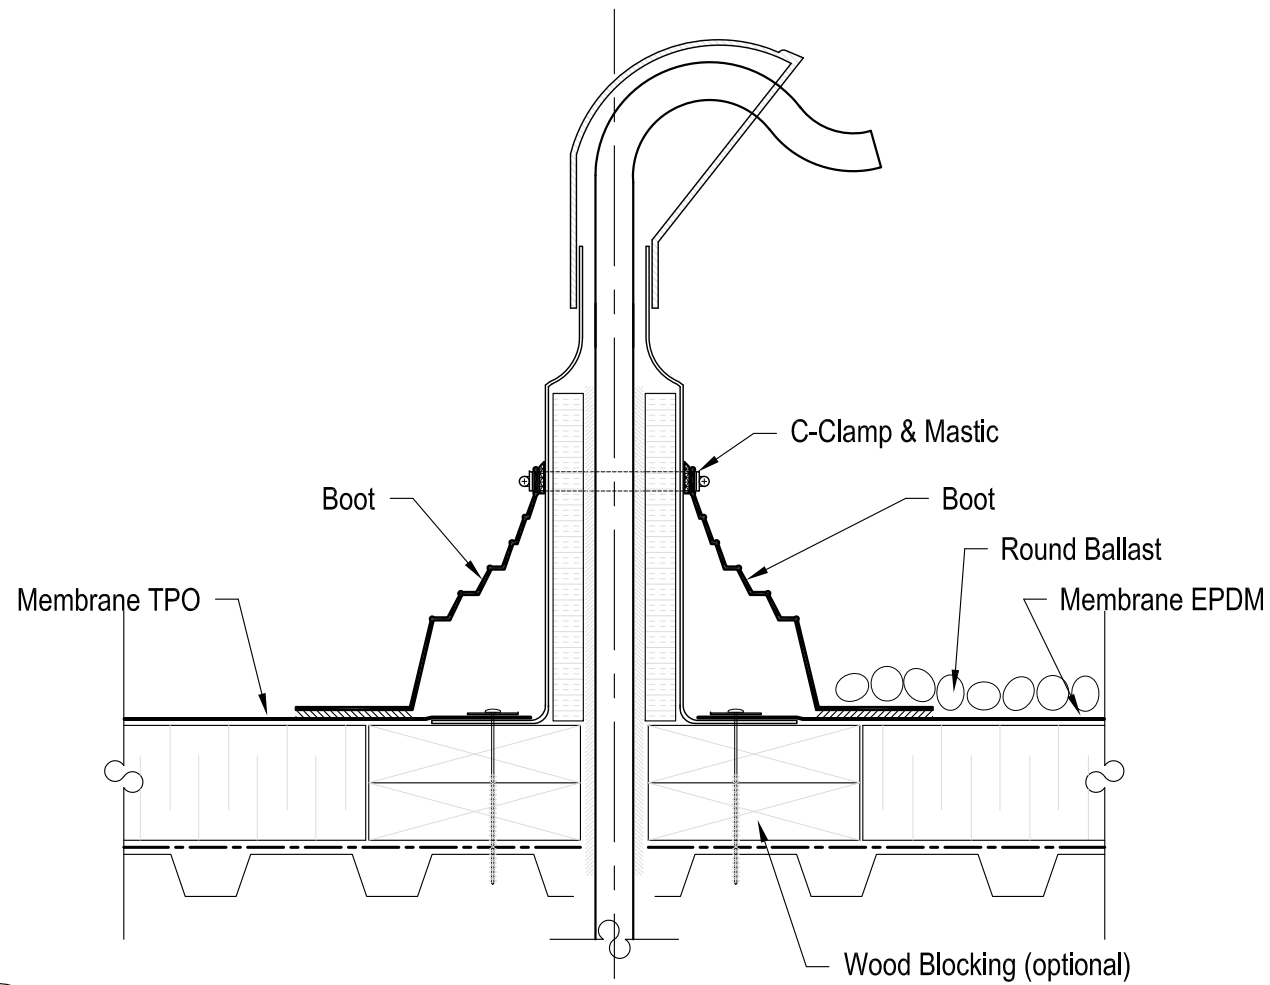

5A ELECTRICAL COBRA HEAD DETAIL
SCALE: 1:5

6A ELECTRICAL GOOSENECK DETAIL
SCALE: 1:5

7A TALL-CONE FLASHING
SCALE: 1:5

5B ELECTRICAL COBRA HEAD DETAIL
SCALE: 1:5

6B ELECTRICAL GOOSENECK DETAIL
SCALE: 1:5

7B TALL-CONE FLASHING (DIAMETER > 6")
SCALE: 1:5