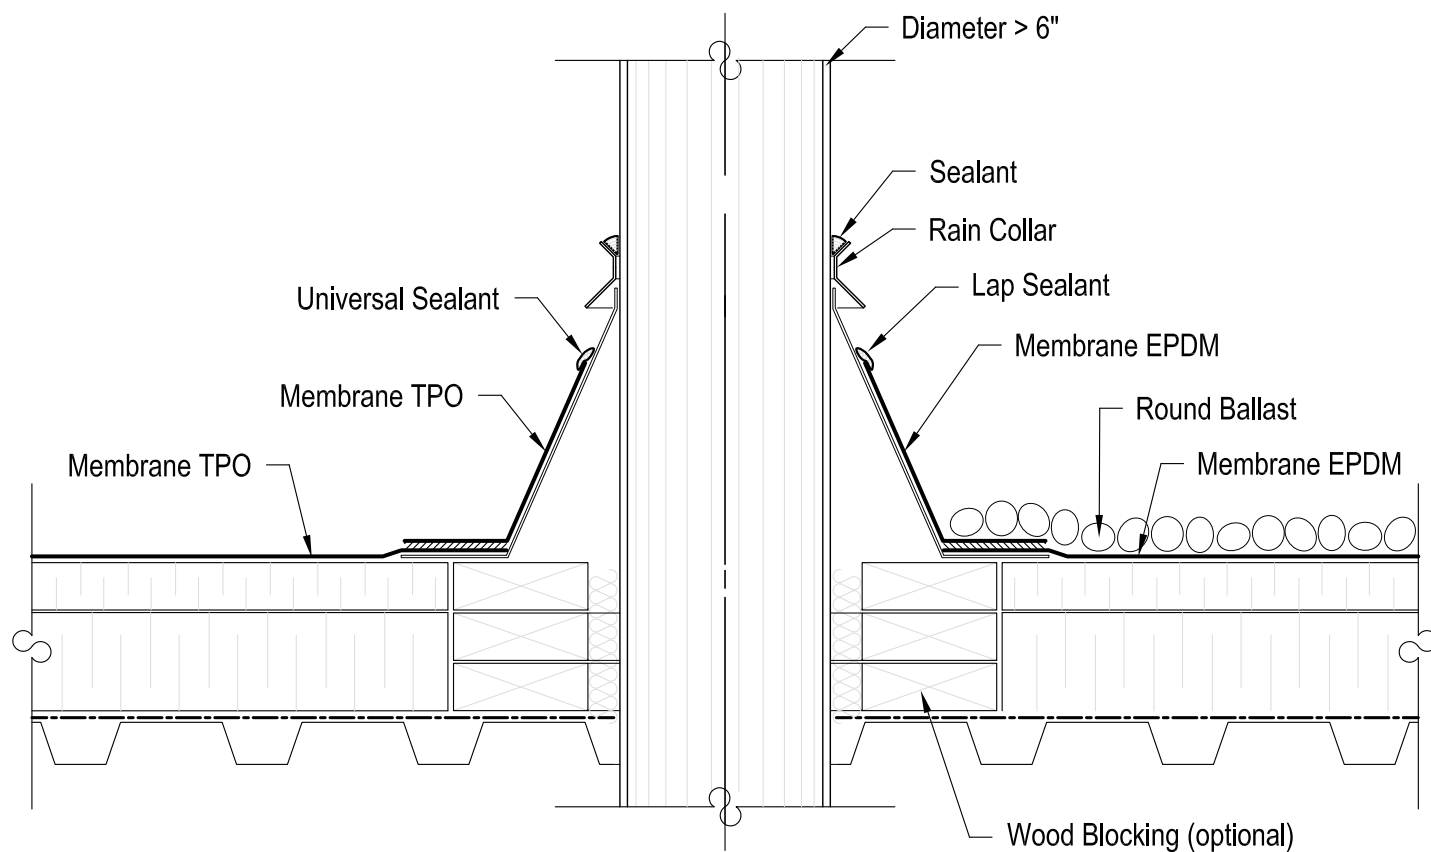

5A ELECTRICAL COBRA HEAD DETAIL
SCALE: 1:5

6A ELECTRICAL GOOSENECK DETAIL
SCALE: 1:5

7A TALL-CONE FLASHING
SCALE: 1:5

5B ELECTRICAL COBRA HEAD DETAIL
SCALE: 1:5

6B ELECTRICAL GOOSENECK DETAIL
SCALE: 1:5

7B TALL-CONE FLASHING (DIAMETER > 6")
SCALE: 1:5