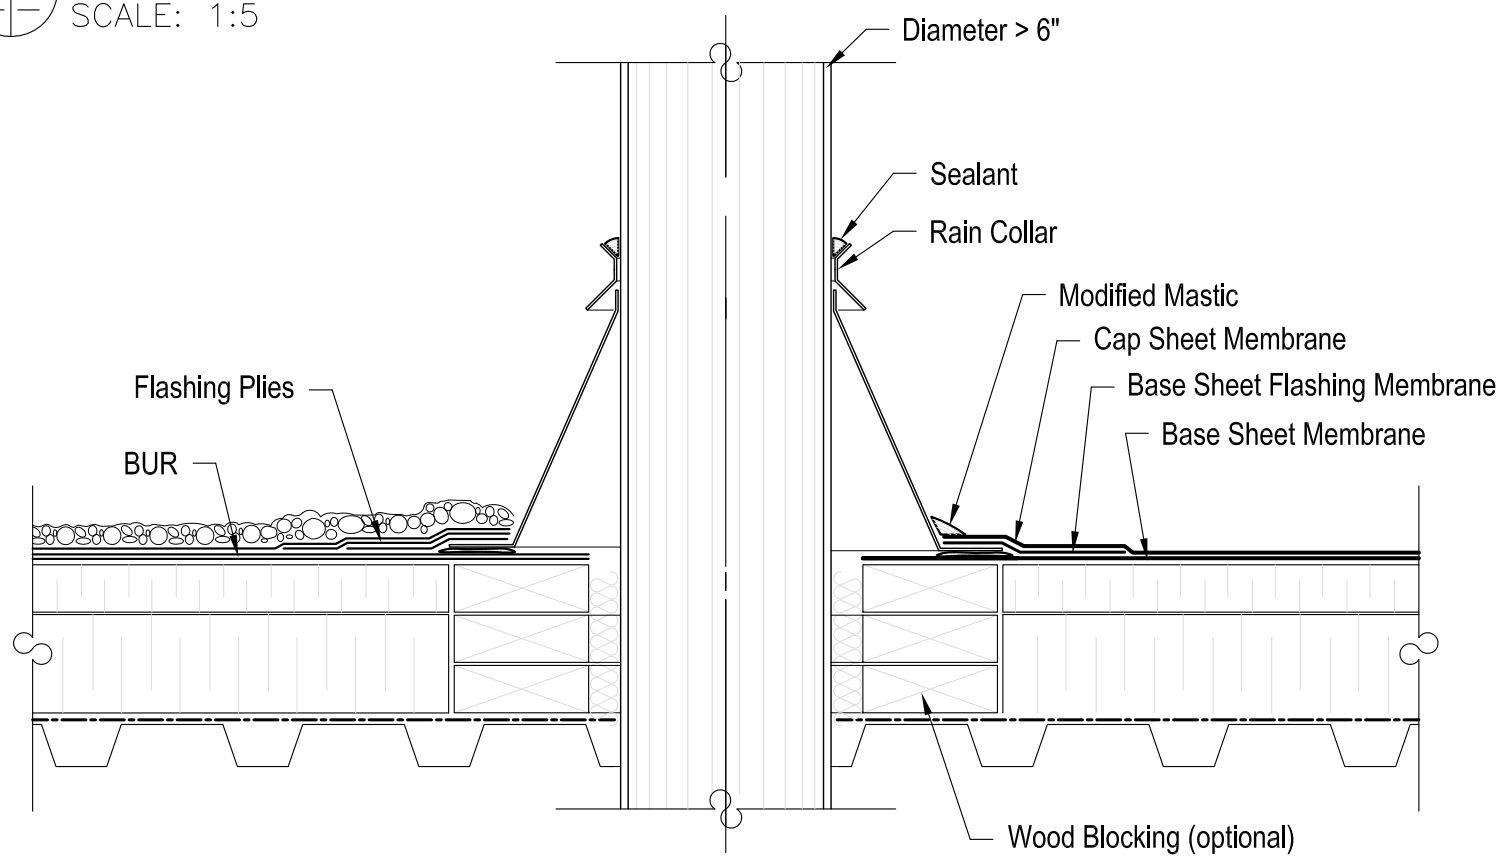

5A ELECTRICAL COBRA HEAD DETAIL
SCALE: 1:5

6A ELECTRICAL GOOSENECK DETAIL
SCALE: 1:5

7A TALL-CONE FLASHING
SCALE: 1:5

5B ELECTRICAL COBRA HEAD DETAIL
SCALE: 1:5

6B ELECTRICAL GOOSENECK DETAIL
SCALE: 1:5

7B TALL-CONE FLASHING (DIAMETER > 6")
SCALE: 1:5