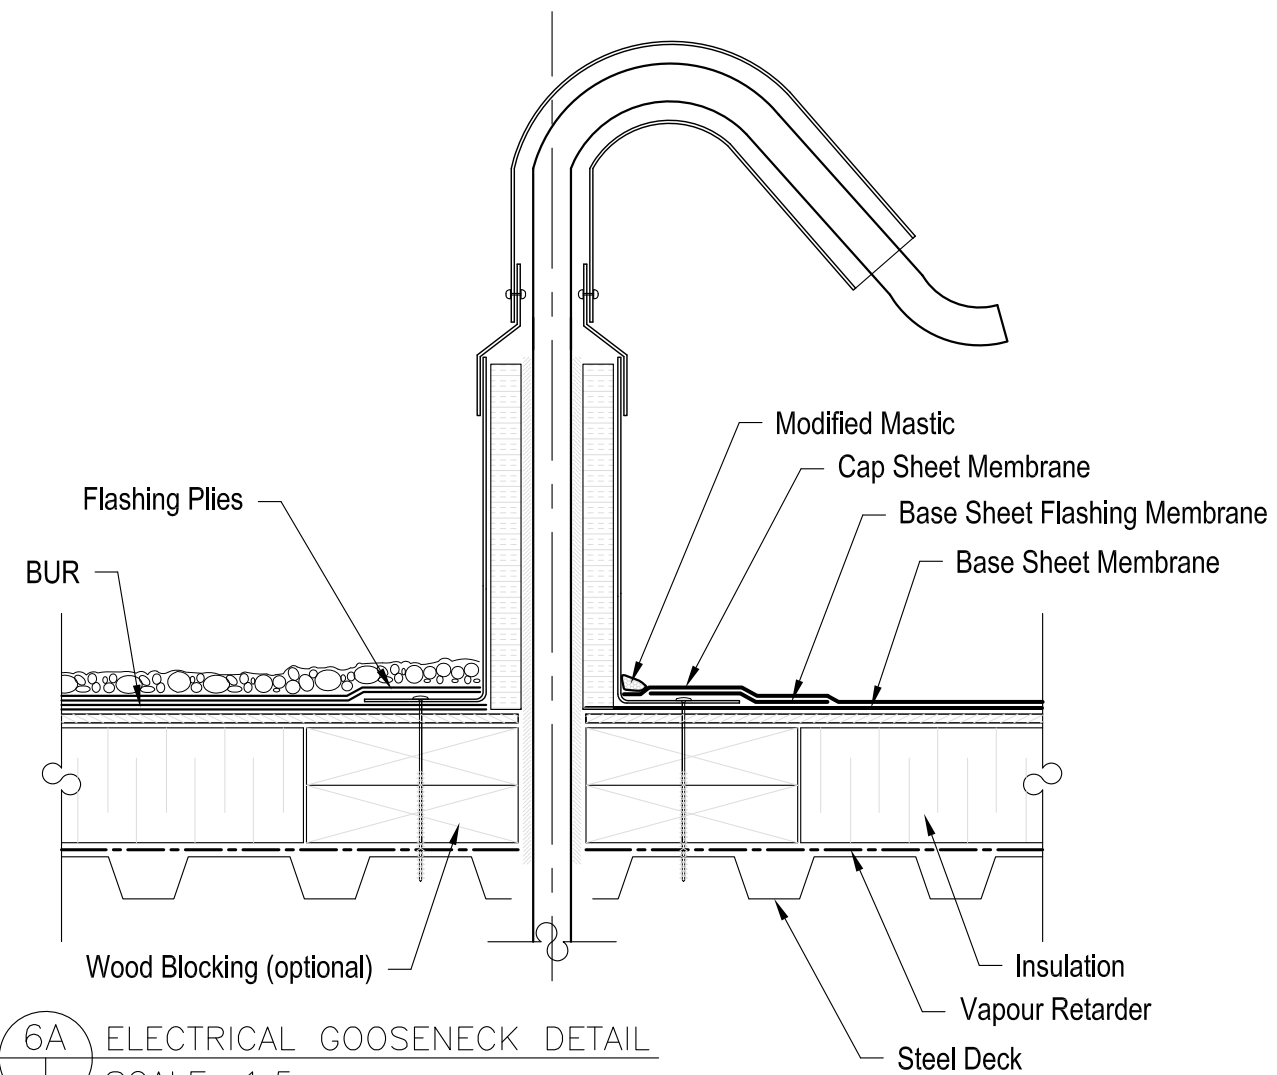

5A ELECTRICAL COBRA HEAD DETAIL
SCALE: 1:5

6A ELECTRICAL GOOSENECK DETAIL
SCALE: 1:5

7A TALL-CONE FLASHING
SCALE: 1:5

5B ELECTRICAL COBRA HEAD DETAIL
SCALE: 1:5

6B ELECTRICAL GOOSENECK DETAIL
SCALE: 1:5

7B TALL-CONE FLASHING (DIAMETER > 6")
SCALE: 1:5